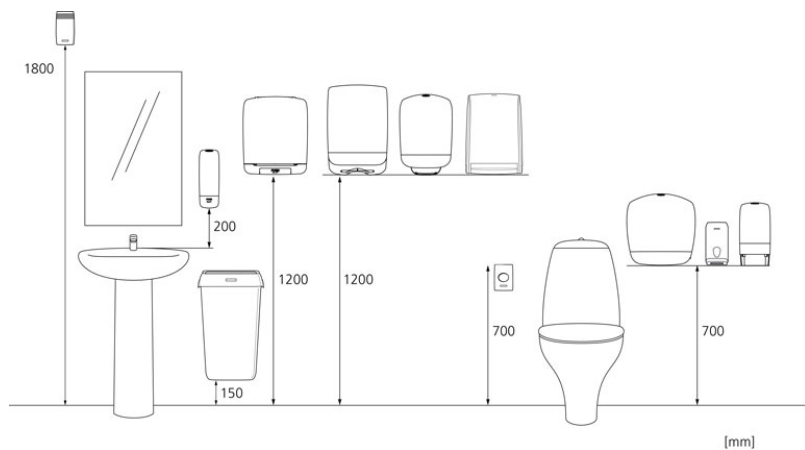

Katrin Inclusive System Toilet Dispenser With Core Catcher - White

90144

- Holds two Katrin System toilet rolls
- Seamless dispensing with drop-down roll system and adjustable roll brake
- Easy and quick to refill
- Can be refilled while the second roll is in use, so tissue is always available
- 1360 - 1836 sheets, depending on paper quality
- Two versions available: with or without core catcher
- Better paper accessibility at the front of the dispenser opening
- The lock can be used with or without a key
- No searching around inside the dispenser opening for the loose end of the paper roll
- Main raw materials of major plastic parts and lock: ABS (Acrylonitrile butadiene styrene), PC (polycarbonate), POM (polyoxymethylene)
- Katrin Inclusive dispensers are resistant to high temperatures
- Comply with UL94 Fire Safety and Fire Protection regulations (EU)

z 1200 mm

72

106.654 kg

6414300090151

Measurements and installing

Related products

103424
**Katrin Classic
System Toilet 800
ECO**

156159
**Katrin Basic
System Toilet**