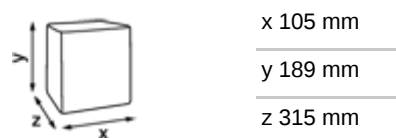

# Katrin Plus Toilet 143

53896

- Strong, high quality conventional toilet rolls
- 3-Ply, white, 143 sheets
- Soft, absorbent paper for maximum comfort
- Especially suitable for more exclusive public environments
- All Katrin toilet papers are made from high quality fibers and have been proven, via Dissolving test 90 seconds, Metsä Tissue O2 method, to break down and dissolve quickly and efficiently in water, under normal usage conditions
- Certified under the EU Flower Eco Label

### Product / Consumer pack

x 105 mm

y 189 mm

z 315 mm

x 125 mm

y 94.5 mm

White

3

Ø 105

y 94.5 mm

x 17.88 m

Ø 43 mm

0.55 kg

3 x 16.5 g/m<sup>2</sup>

143

6