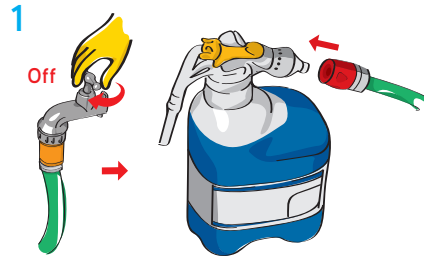

## Dosing...

1 Turn OFF water. Attach hose to J-Flex unit.

2 Rotate to setting: Bucket/Spray. Turn ON water. Dispense.

3 Hard surfaces Bucket or spray cleaning. Apply solution to surface with cloth or spray. Rinse cloth regularly.