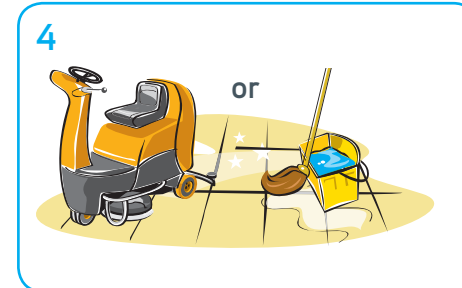

## Dosing...

1 Turn OFF water. Attach hose to J-Flex unit.

2 Rotate to setting: Bucket/Spray. Turn ON water. Dispense.

3 Hard surfaces Bucket or spray cleaning. Apply solution to surface with cloth or spray. Rinse cloth regularly.