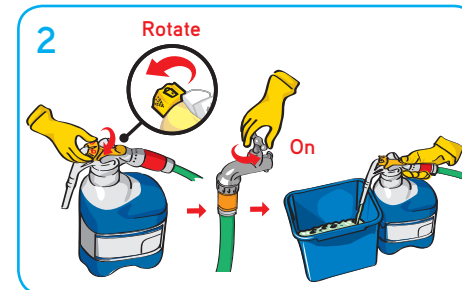

## Dosing...

1 Turn OFF water. Attach hose to J-Flex unit.

2 Rotate to setting: Bucket/Spray. Turn ON water. Dispense.

3 Hard surfaces Bucket or spray cleaning. Apply solution to surface with cloth or spray. Rinse cloth regularly.