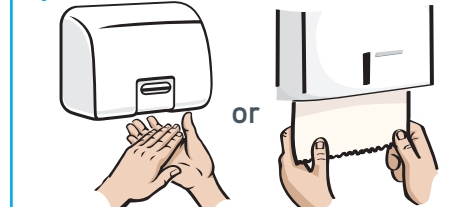

1

Wet hands before
applying soap.
Dispense one
measure of
Soft Care Mild.

2

Rub hands,
fingers and
thumbs, wrists
and forearms
until soap lathers.

3

Rinse thoroughly
ensuring all soap
is removed.

4

Dry hands, wrists
and forearms
under automatic
hand drier or dry
using towels.