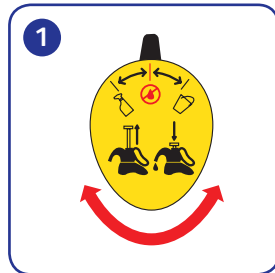

## Application...

Select trigger or bucket icon using yellow selector head. Pull fully up and depress down into container to dispense chemical.

Flush toilet and lower water level by plunging water with brush. Apply into toilet bowl and under rim.