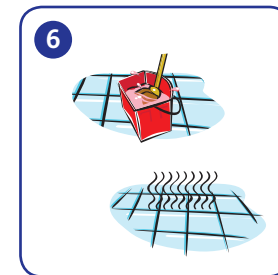

Rinse or replace cloth/water regularly. Allow to air dry.