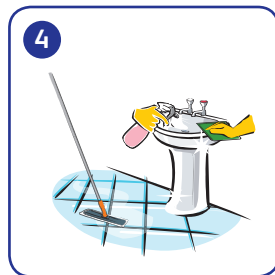

Apply solution by trigger spray or mop/cloth.