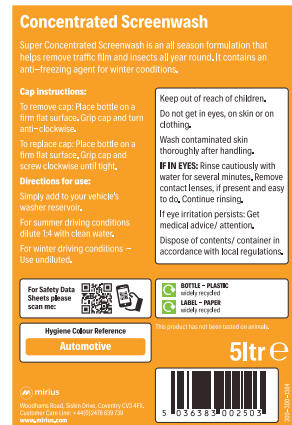

Concentrated Screenwash

Super Concentrated Screenwash is an all season formulation that helps remove traffic film and insects all year round. It contains an anti-freezing agent for winter conditions.

- Effective down to -4°C
- Low smear formula
- Safe on paintwork and chrome
- Removes traffic film and bugs

This product has not been tested on animals.

Date: 15/06/16

CONTAINS:

ALCOHOLS, C12-14, ETHOXYLATED, DISODIUM METASILICATE, AMINES, C12-14 - ALKYL DIMETHYL, N-OXIDES, TETRASODIUM ETHYLENE DIAMINE TETRAACETATE

BIODEGRADABILITY:

All surfactants used in Super Professional products comply with the current European regulations concerning biodegradability & protection of the environment.

Scan Me

ORDER CODE(S):

A2 - 5ltr - 800-272-0006