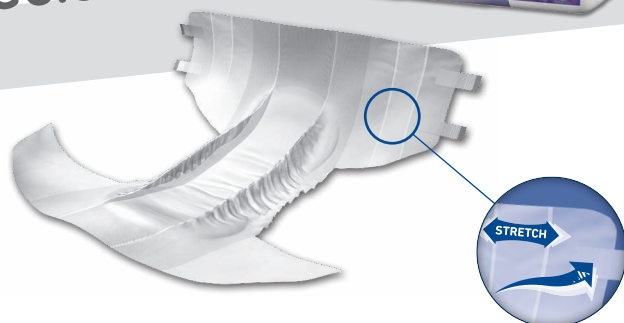

Kolibri comslip premium special L/XL All-in-One

Highly absorbent all-in-one for severe incontinence.

Perfect wearing comfort thanks to breathable and stretchable sides.
Suitable for toilet training according to experts' standard.

- . **Absorbency (ISO):** 2,500 ml
- . **Size:** 120 - 170 cm
- . **Colour:** purple

OPTIMAL FIT

Perfect fit

- . Slip adjusts to every move, thanks to the stretchable sides

OPTIMAL ODOURSTOP

Reliable odour neutralisation

- . The super absorber granules quickly and reliably bind liquid

OPTIMAL 2-CHECK

Showing the best change time

- . Wetness indicator turns from yellow to blue when it is time to change

OPTIMAL DRY

More skin friendliness

OPTIMAL LOCK

More assurance in daily life

- . 3-ply absorbent core ensures fast and reliable liquid retention
- . Leakage barriers preventing leakage of liquids

A confident feeling in every move

- . Anatomical fit ensuring perfect comfort
- . Adhesive fixation strip holds the product securely in place in the underwear