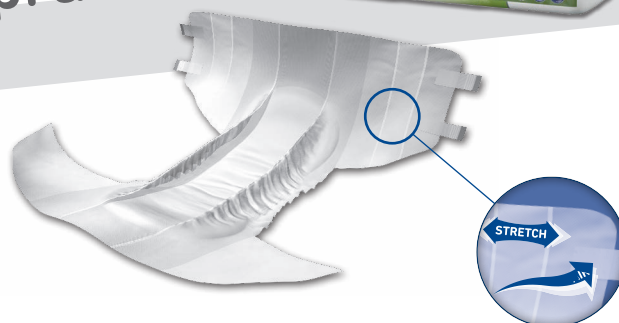

Kolibri comslip premium supra XXL All-in-One

Highly absorbent all-in-one for severe to very severe incontinence.

Perfect wearing comfort thanks to breathable and stretchable sides.

Suitable for toilet training according to experts' standard.

- . **Absorbency (ISO):** 3,200 ml
- . **Size:** 150 - 185 cm
- . **Colour:** green

OPTIMAL FIT

Perfect fit

- . Slip adjusts to every move, thanks to the stretchable sides

OPTIMAL ODOURSTOP

Reliable odour neutralisation

- . The super absorber granules quickly and reliably bind liquid

OPTIMAL 2-CHECK

Showing the best change time

- . Wetness indicator turns from yellow to blue when it is time to change

OPTIMAL DRY

More skin friendliness

OPTIMAL LOCK

More assurance in daily life

- . 3-ply absorbent core ensures fast and reliable liquid retention
- . Leakage barriers preventing leakage of liquids

A confident feeling in every move

- . Anatomical fit ensuring perfect comfort
- . Adhesive fixation strip holds the product securely in place in the underwear