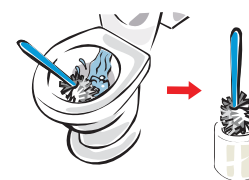

3

Leave for 5 minutes.

4

Brush around bowl - especially around rim and below water line.

5

Flush. Rinse brush.

MG_135 - 07/11

QUESTIONS?