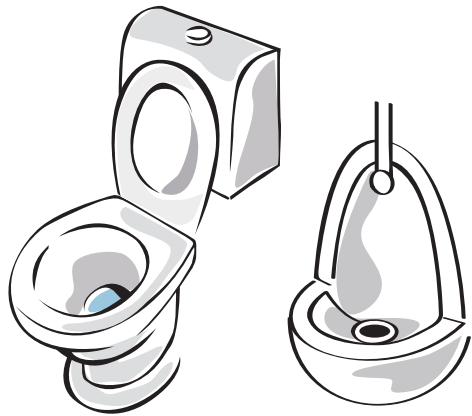

Mini Guide - Room Care R1

Available in 750ml

Use for cleaning:

Toilet bowls

Urinals

Keeping safe:

- Non-classified
- Wear gloves for prolonged hand contact

Ready to use

Daily toilet and urinal cleaner

DO NOT USE ON STAINLESS STEEL

Enamel, marble or tiles

Using...

1

Flush toilet. Reduce water level with toilet brush.

2

Direct nozzle under toilet rim and evenly over the surface.

3

Leave for 5 minutes.

4

Brush around bowl - especially around rim and below water line.

5

Flush. Rinse brush.

MG_135 - 07/11

QUESTIONS?