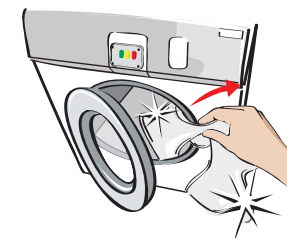

## Using...

1

Dosing will be preset  
and will automatically  
dispense.

2

Load laundry machine  
with items to be washed.

3

Select the correct wash  
programme using the  
Diversey handset. Start  
the washing machine.

4

Remove clean items from  
laundry machine. Dry.