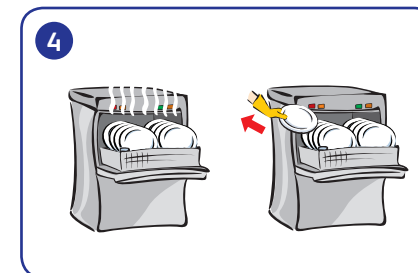

Using...

Scrape off excess food soil and load dishwasher.

Add one tablet to the detergent dispenser. No need to unwrap.

Start machine.

When cycle is finished, allow items to air dry before unloading.