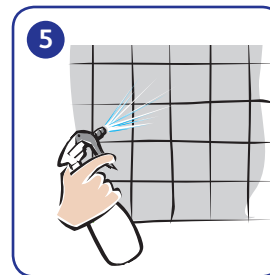

## Using...

**Floor/General cleaning**  
Dilute: 2 x pumps into 5 L warm water.

**Spray Cleaning**  
Dilute: 1 x pump into 750 ml trigger spray.

Remove debris before applying product.

Using cloth/mop/spray apply solution.