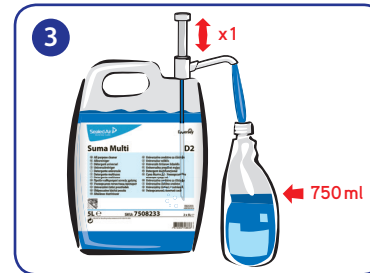

Spray Cleaning
Dilute: 1 x pump into 750 ml trigger spray.