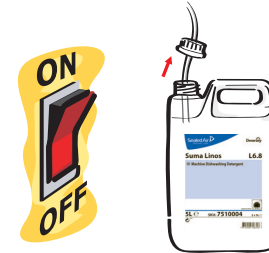

Wearing gloves and goggles, remove cap from new container. Place cap on empty container and dispose. Insert feeder tube into new container and secure cap.

2